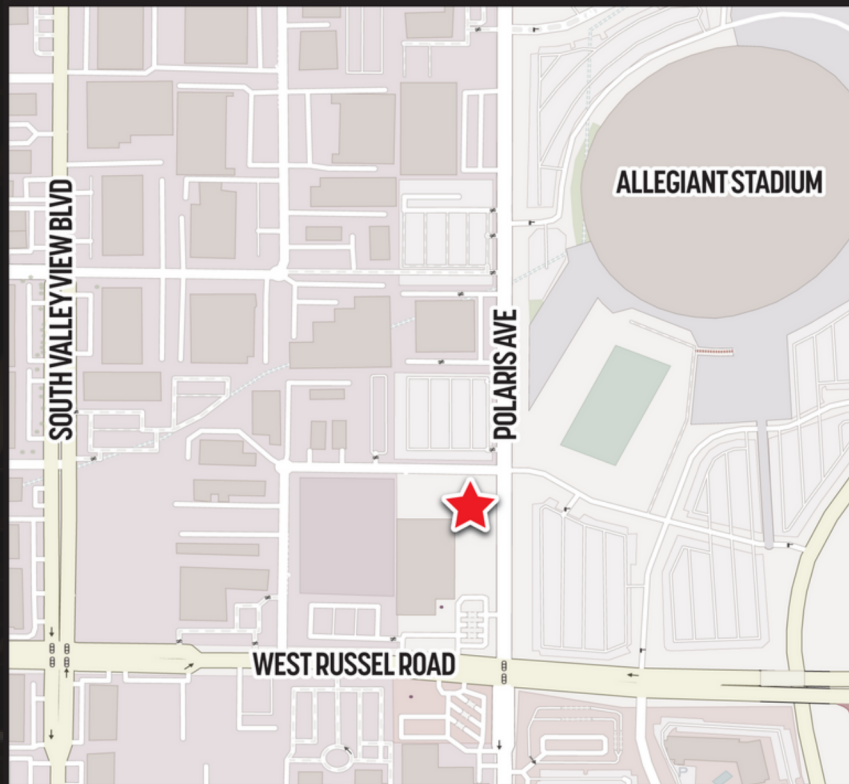

MAP

1 STADIUM PARKING
5625 POLARIS AVENUE

2 WSKY BAR + GRILL
5625 POLARIS AVENUE