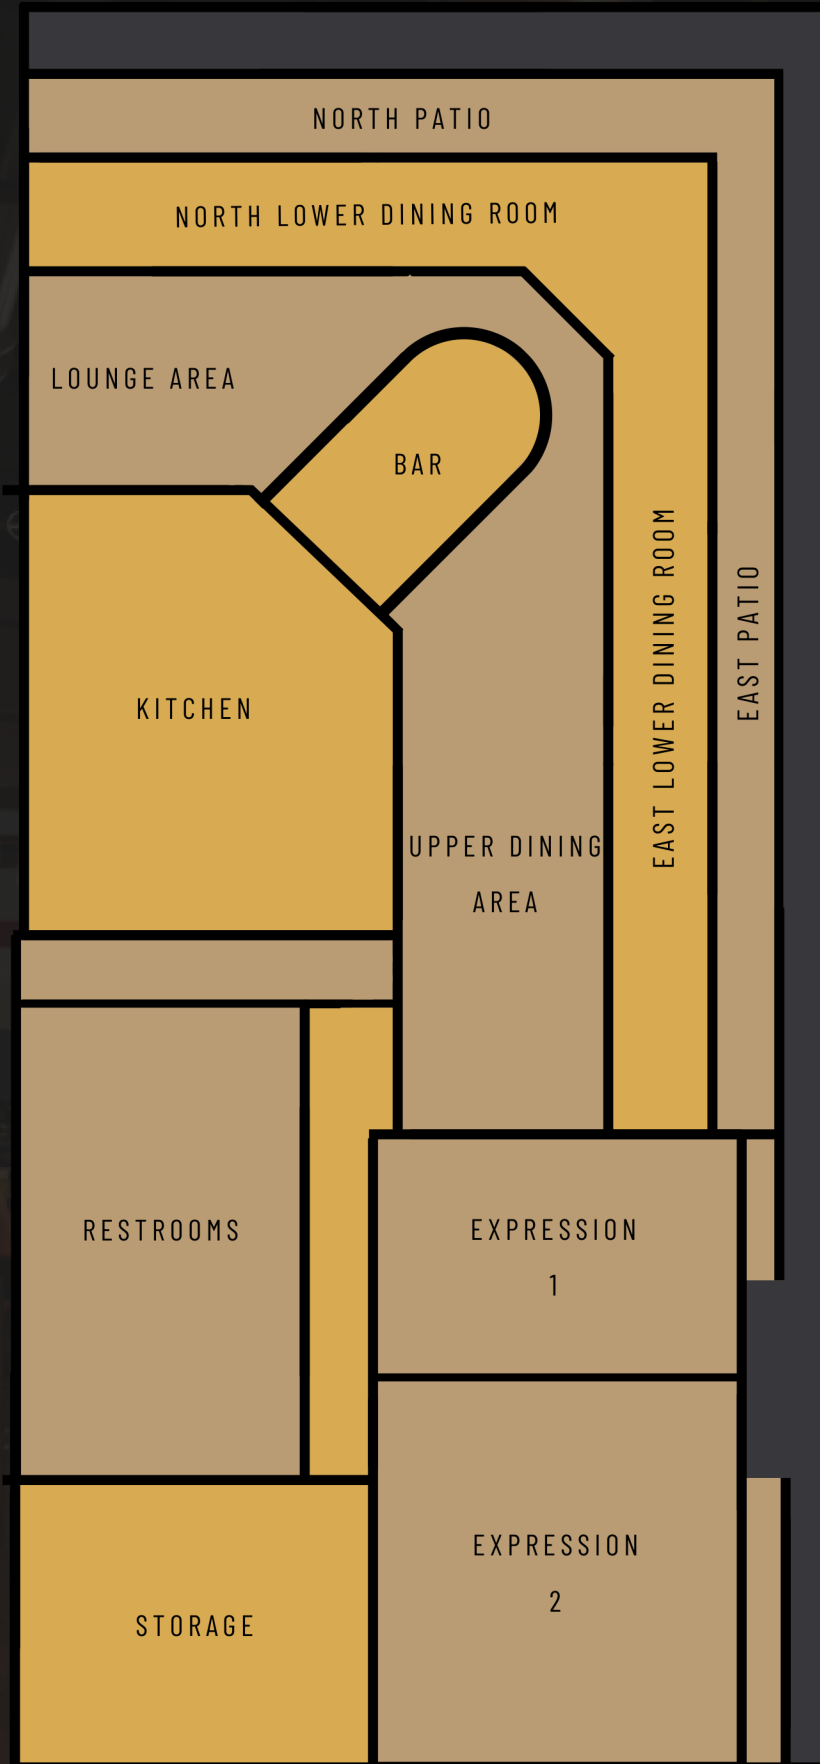

SITE MAP

WSKY RESTAURANT MAP

SUPPER CLUB

MAIN DINING + BAR

- SQUARE FEET: 6,800
- CAPACITY: 534

GROUP DINING ROOMS

EXPRESSION 1&2

- ☐ SQUARE FEET: 3,431
- 👥 CAPACITY: 200

EXPRESSION 1

- ☐ SQUARE FEET: 1,334
- 👥 CAPACITY: 60

EXPRESSION 2

- ☐ SQUARE FEET: 2,030
- 👥 CAPACITY: 140

CATERING

IN HOUSE CATERING

FACILITIES

- FULL RESTURANT & BAR
- OUTDOOR TERRACE
- GROUP DINING SPACES
- PARKING FACILITIES
- PROJECTORS
- PA SYSTEM / MUSIC SPEAKERS

TECHNOLOGY

- 47 FLAT SCREEN TVS
- PROJECTOR
- PA SYSTEM / MUSIC SPEAKERS
- WIFI

ACCESSIBILITY

- WHEEL CHAIR ACCESSIBLE
- GROUND FLOOR